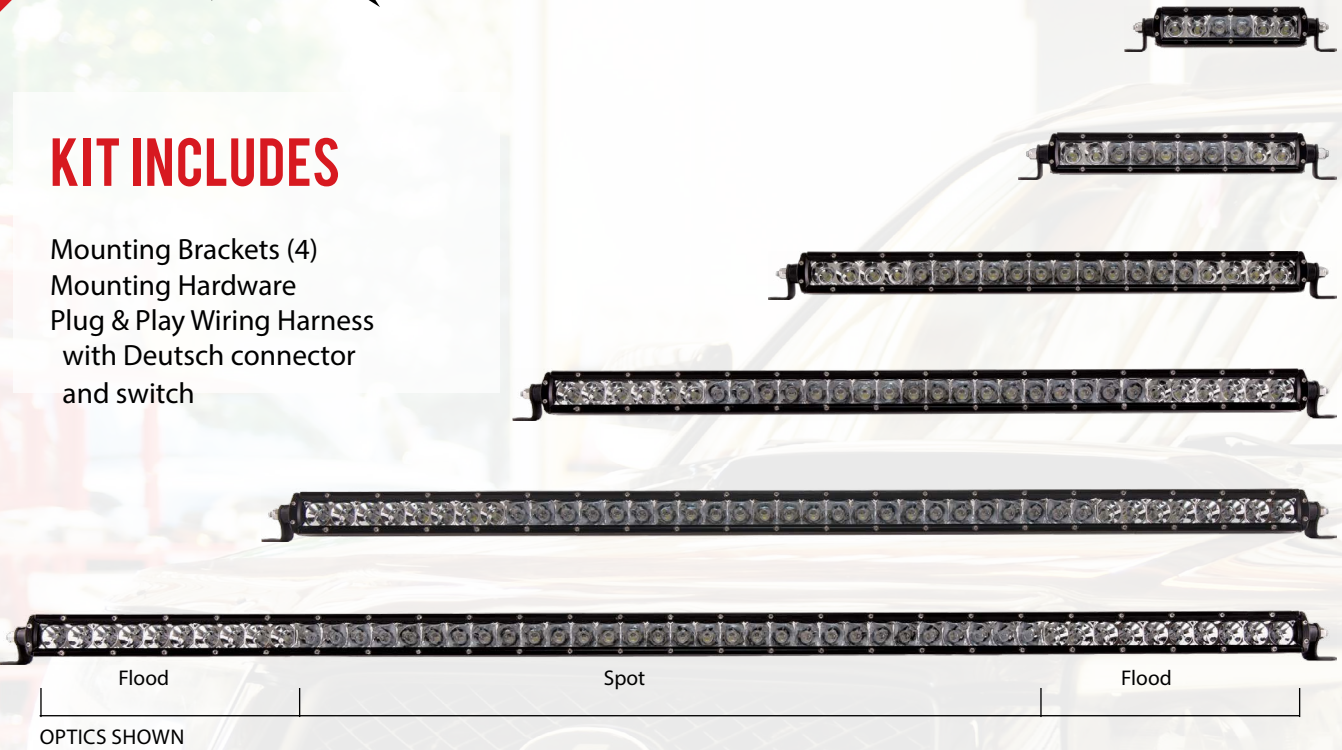

NEW

KIT INCLUDES

- Mounting Brackets (4)
- Mounting Hardware
- Plug & Play Wiring Harness with Deutsch connector and switch

SR

SR FEATURES

- Patented Hybrid optics
- Increased light output
- Many mounting options
- Ideal for long distance forward projecting light
- Short and long mounting brackets for low profile and standard mounting (1" and 3")

SIZING CHART

	A	B	C	D	E	F
6"	1.625"	3"	8.875"	7.675"	8.94"	1.125"
10"	1.625"	3"	12.875"	11.675"	12.94"	1.125"
20"	1.625"	3"	22.875"	21.675"	22.94"	1.125"
28"	1.625"	3"	30.875"	29.675"	30.94"	1.125"
30"	1.625"	3"	32.875"	31.675"	32.94"	1.125"
38"	1.625"	3"	40.875"	39.675"	40.94"	1.125"
40"	1.625"	3"	42.875"	41.675"	42.94"	1.125"
50"	1.625"	3"	52.875"	51.675"	52.94"	1.125"