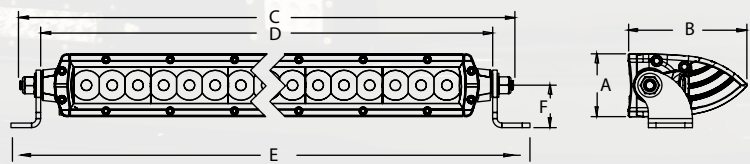

NEW

KIT INCLUDES

- Mounting Brackets (4)
- Mounting Hardware
- Plug & Play Wiring Harness with Deutsch connector and switch

SR

SR FEATURES

- Patented Hybrid optics
- Increased light output
- Many mounting options
- Ideal for long distance forward projecting light
- Short and long mounting brackets for low profile and standard mounting (1" and 3")

SIZING CHART

	A	B	C	D	E	F
6"	1.625"	3"	8.875"	7.675"	8.94"	1.125"
10"	1.625"	3"	12.875"	11.675"	12.94"	1.125"
20"	1.625"	3"	22.875"	21.675"	22.94"	1.125"
28"	1.625"	3"	30.875"	29.675"	30.94"	1.125"
30"	1.625"	3"	32.875"	31.675"	32.94"	1.125"
38"	1.625"	3"	40.875"	39.675"	40.94"	1.125"
40"	1.625"	3"	42.875"	41.675"	42.94"	1.125"
50"	1.625"	3"	52.875"	51.675"	52.94"	1.125"