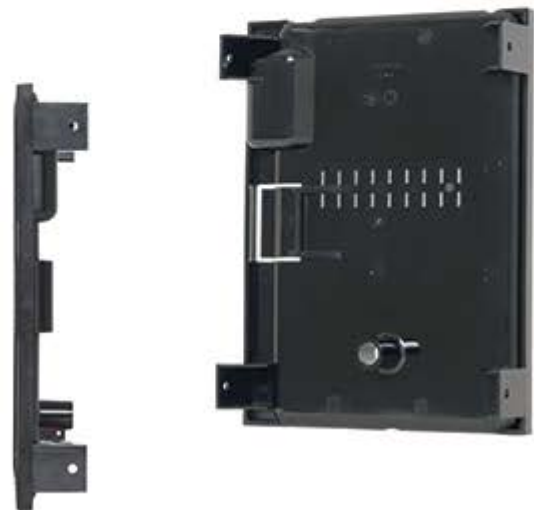

## iPad Mini Panel Dock

## Spec Sheet

Width: 6.25 in  
Height: 8.00 in  
Depth: 1.32 in

Weight: 4.4 ounces  
(less mounting hardware)

iPad Mini Panel Dock works with  
696/796/AV80R ACE Horizontal Angle Adapter.