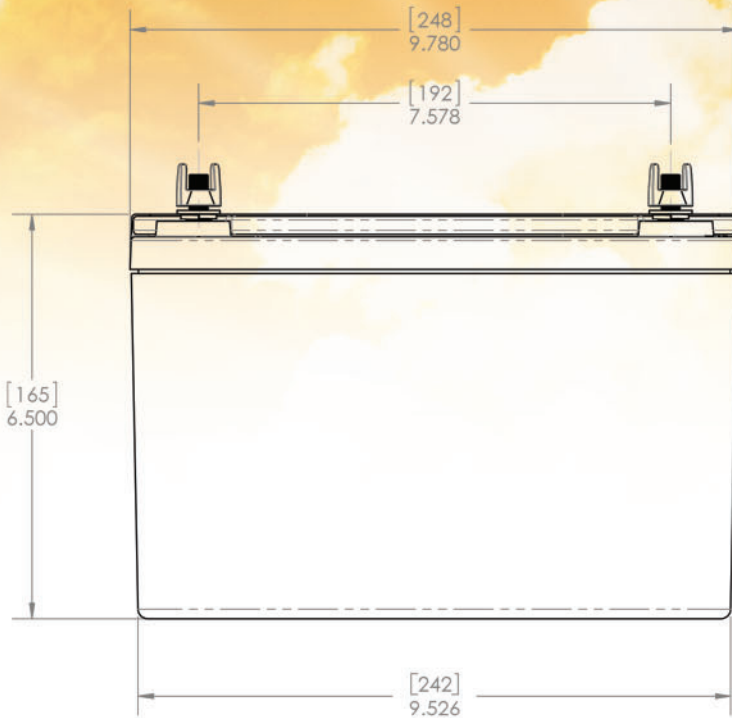

**SUPER
CAPACITY**

7035-34

AVAILABLE NOW AT DISTRIBUTORS

FAA-PMA

MAKE	MODEL
Alexandria	17-30, 17-30A, 17-31, 17-31A, 17-31TC, 17-31ATC
American Champion	7GCAA, 7GCBC, 7KCAB, 8KCAB
Cessna	177, 177A, 177B, 180A, 180B, 180C, 180D, 180E, 180F, 180G, 180H, 180J, 180K, 182A, 182B, 182C, 182D, 182E, 182F, 182G, 182H, 182J, 182K, 182L, 182M, 182N, 182P, 182Q, 185, 185A, 185B, 185C, 185D, 185E, A185E, A185F, A188A, A188B, 190, 195, 195A, 195B, 206, P206, P206A, P206B, P206C, P206D, P206E, U206, U206A, U206B, U206C, U206D, U206E, U206F, U206G, 207, 207A, T207, T207A, 210, 210B, 210C, 210D, 210E, 210F, 210G, 210H, 210J, 210K, T210F, T210G, T210H, T210J, T210K, T210L, T210M, T210N, T210R
CPAC, Inc.	112, 112B, 112TC, 112TCA, 114, 114A
Globe	GC-1A, GC-1B
Hawker Beechcraft	19A, B19, M19A, 23, A23, A23A, A23-19, A23-24, B23, C23, A24, A24R, B24R, C24R, E33, E33A, F33, F33A, F33C, G33, 35, 35-33, 35-A33, 35-B33, 35-C33, 35-C33A, A35, B35, C35, D35, E35, F35, G35, H35, J35, K35, M35, N35, P35, S35, V35, V35A, V35B, 36, A36, A36TC, B36TC, G36, 76
Maule	M-4-180V, M-5-180C, M-5-235C, M-6-180, M-6-235, M-7-235, M-7-235A, M-7-235B, M-7-235C, MT-7-260, M-7-260, M-7-260C, M-8-235, MT-7-235, MX-7-160, MX-7-160C, MX-7-180, MX-7-180A, MX-7-180B, MX-7-180C, MX-7-180AC, MXT-7-160, MXT-7-180, MXT-7-180A
Mooney	M20, M20A, M20B, M20C, M20D, M20E, M20F, M20G, M20J, M20K
Piper	PA-18, PA-18A, PA-18S, PA-18S-125, PA-18A-35, PA-18S-135, PA-18-150, PA-18A-150, PA-20, PA-20S, PA-20-115, PA-20S-115, PA-20-135, PA-20S-135, PA-22, PA-22-108, PA-22-135, PA-22S-135, PA-22-150, PA-22S-150, PA-22-160, PA-22S-160, PA-23, PA-23-160, PA-23-235, PA-23-250, PA-24, PA-24-250, PA-24-260, PA-24-400, PA-28-140, PA-28-150, PA-28-151, PA-28-160, PA-28-161, PA-28-180, PA-28-181, PA-28-201T, PA-28-235, PA-28-236, PA-28R-180, PA-28R-200, PA-28R-201, PA-28R-201T, PA-28RT-201, PA-28RT-201T, PA-30, PA-32-260, PA-32-300, PA-32-301, PA-32-301T, PA-32R-300, PA-32R-301, PA-32R-301T, PA-32RT-300, PA-32RT-300T, PA-34-200, PA-34-200T, PA-36-375, PA-39, PA-44-180, PA-44-180T

No STC's or modifications required for any of the models listed