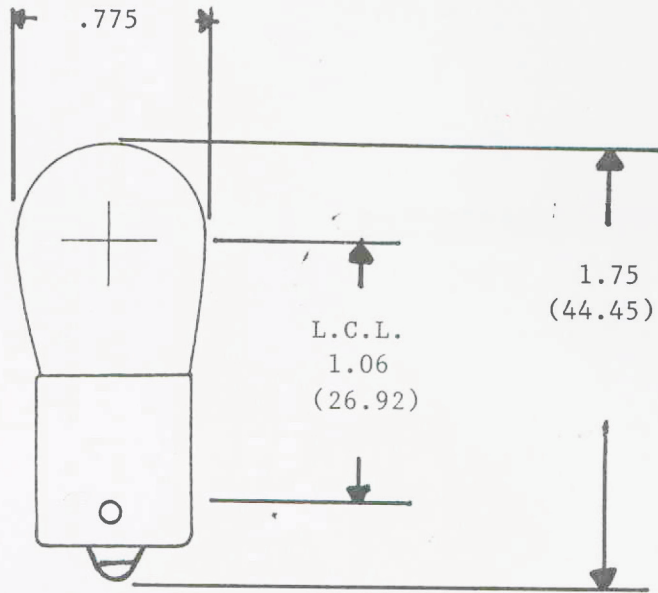

DIMENSIONAL CHARACTERISTICS -

REVISIONS

DRAWN BY

dj

APPROVED BY

sj

DATE 4/02/90

ADVANCED MICRO LITES, INC.
 205 N. DEMPSEY DRIVE
 ELBURN, IL 60119
 708-365-5450

FILAMENT SHAPE	2C-2R
ELECTRICAL CHARACTERISTICS	
VOLTAGE	28.0
AMPERAGE	.52
M.S.C.P.	15.0
AVERAGE LIFE	300 Hours

LAMP TYPE
 B-6
 S.C. Bayonet Base

LAMP NUMBER
 AML 1309