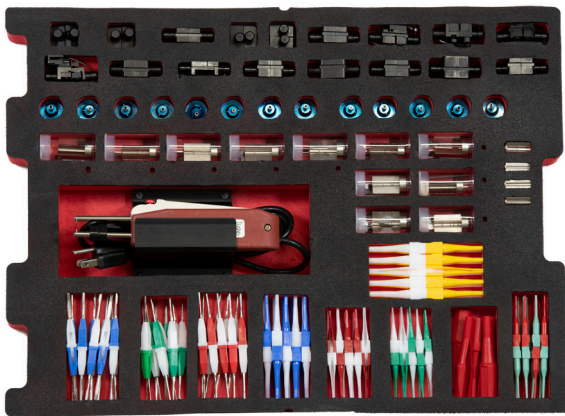

RBI8406T

Boeing 737-600, -700, -800 Wiring System Maintenance Kit

AVIATION KITS

Tool changes and substitutions can happen without notice

+1 (770) 709- 5169
sales@RBToolsAndFoam.com
www.RBToolsAndFoam.com