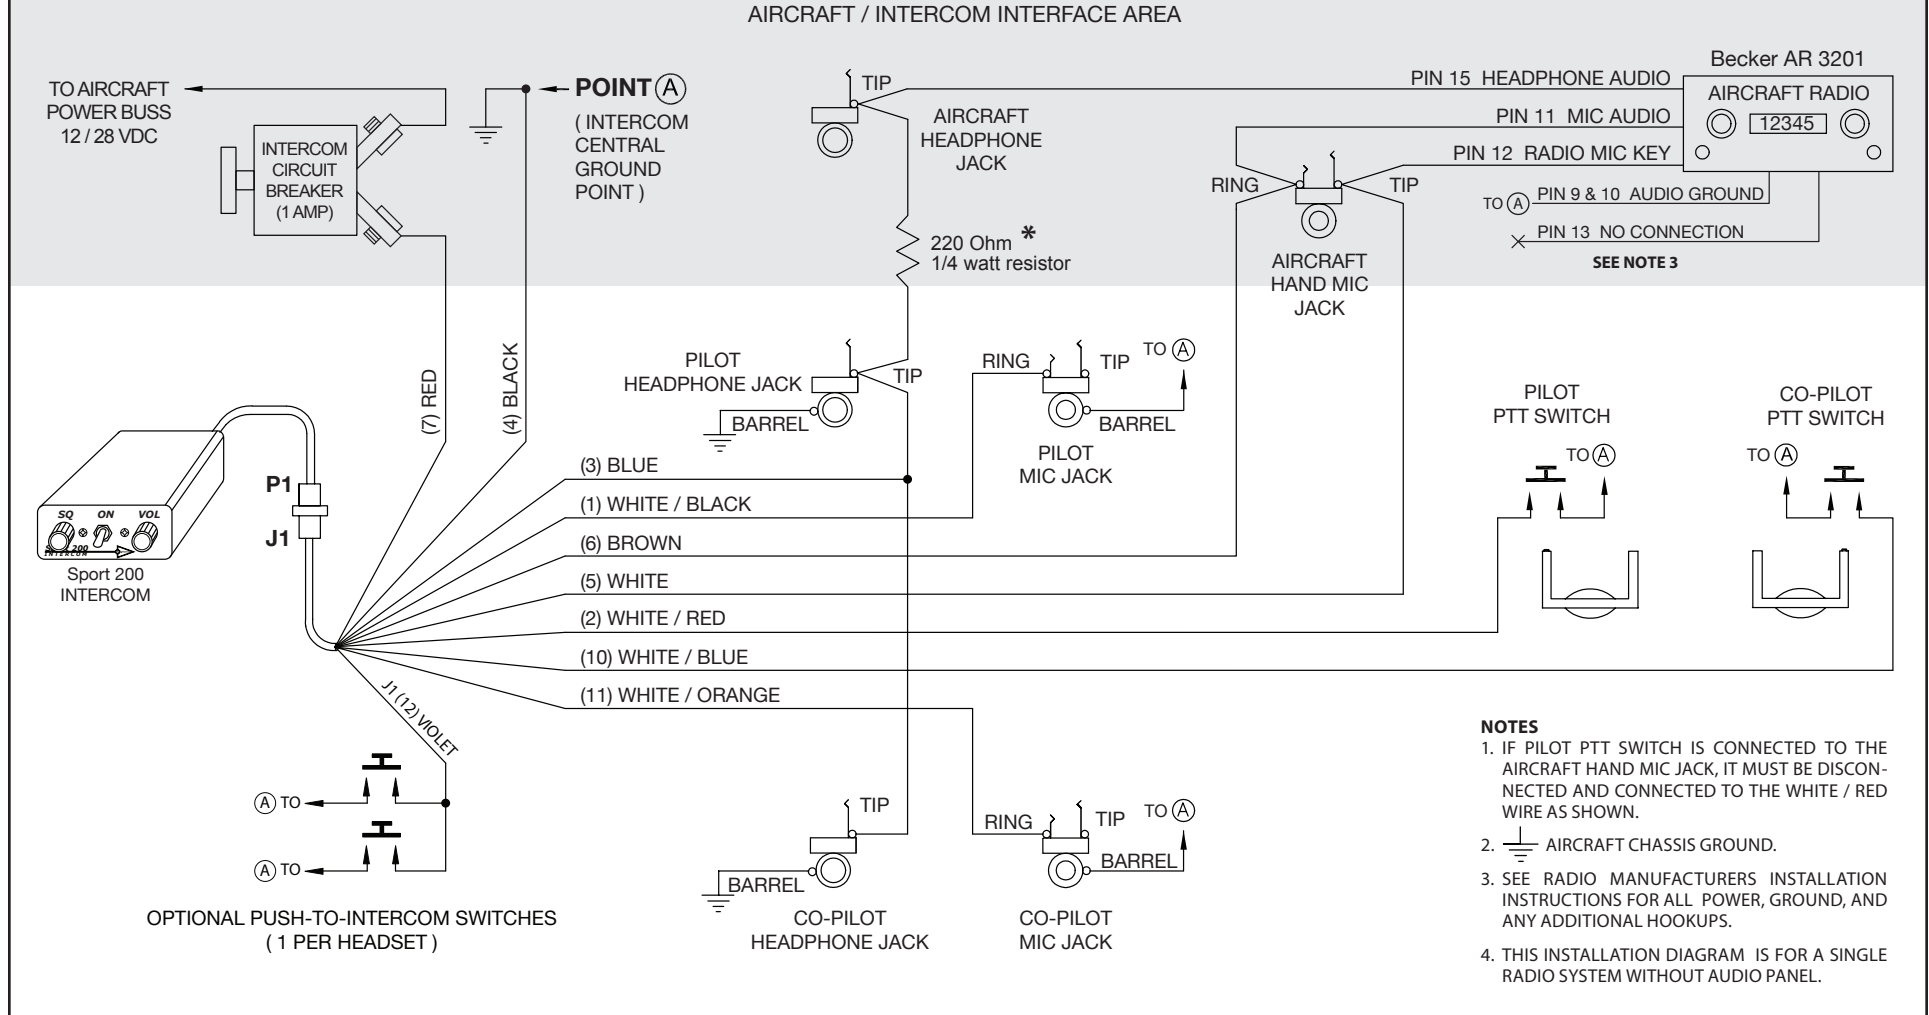

Figure 4

Sport 200 – Becker AR 3201 Radio Installation Wiring Diagram

*** ICS Load Modification**

For more information about this resistor mod see the ICS Load Modification instructions.
 File Name: **ICS-Load_1440_Mod.pdf**