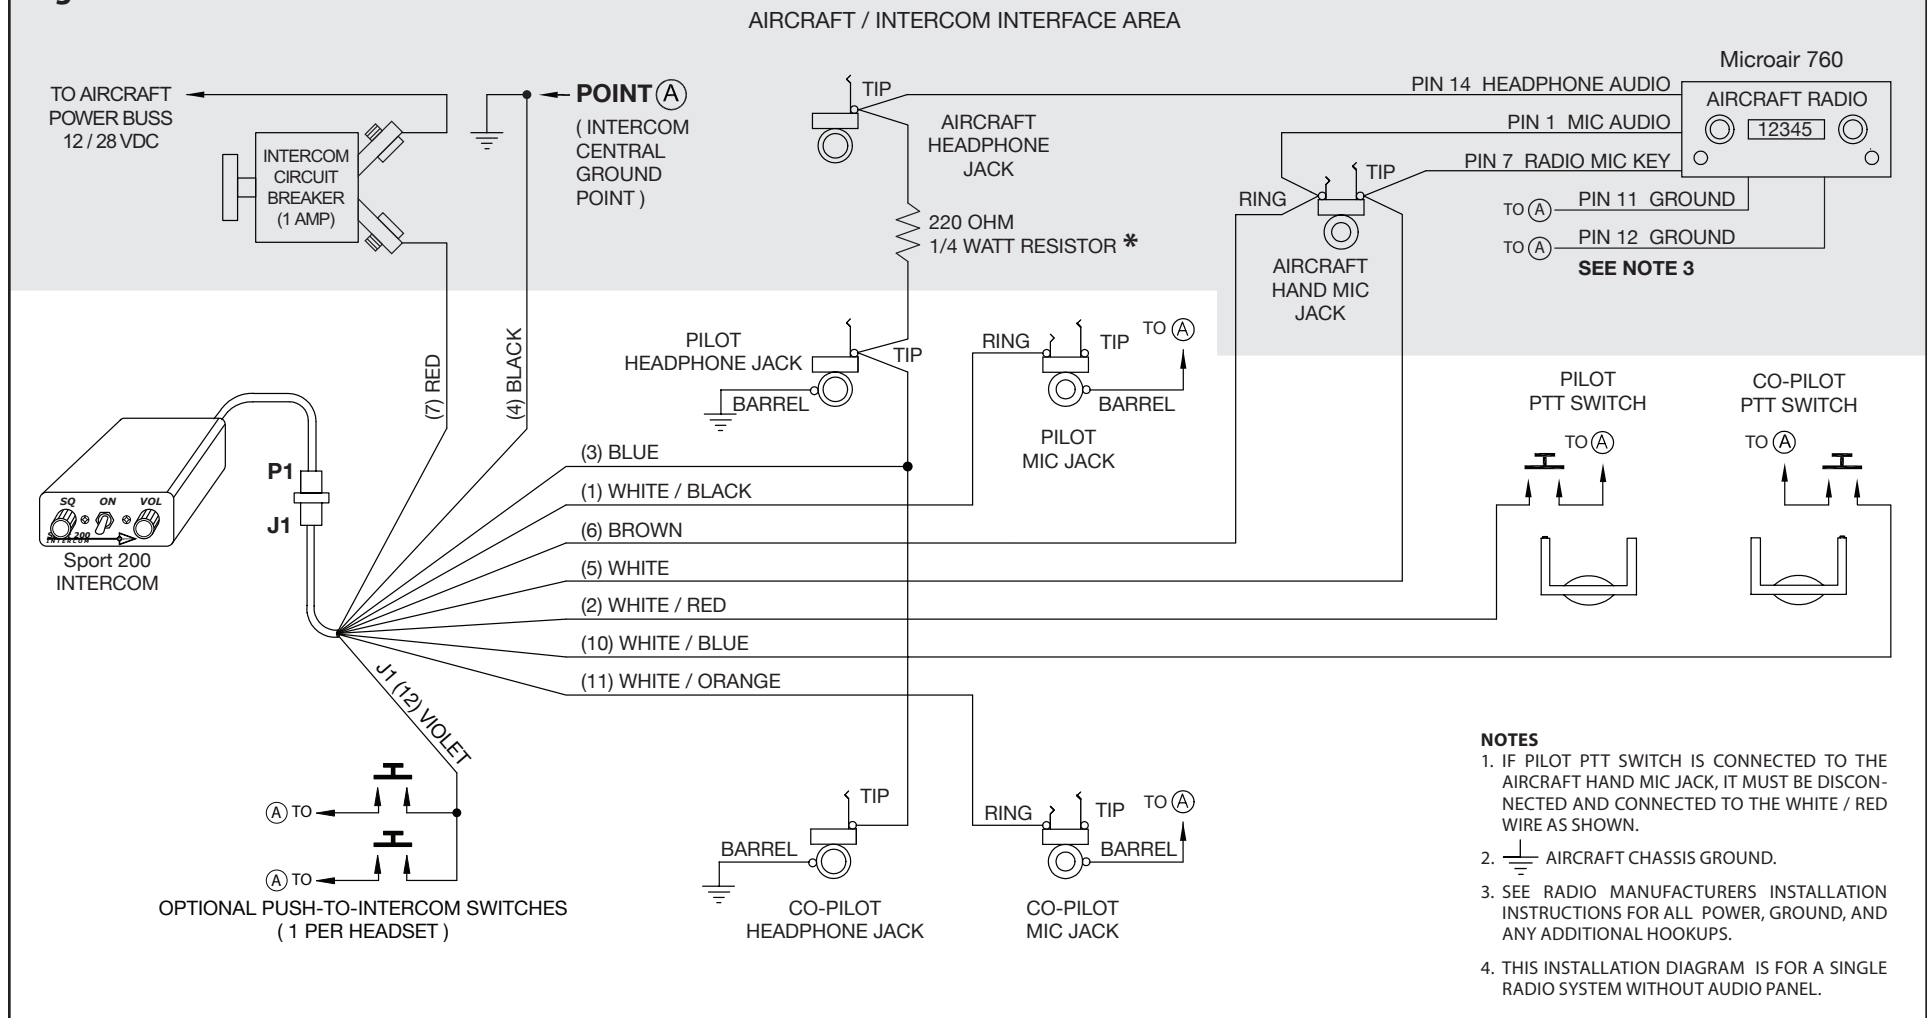

Figure 4

Sport 200 – Microair 760 Radio Installation Wiring Diagram

*** ICS Load Modification**

For more information about this resistor mod see the ICS Load Modification instructions.
File Name: **ICS-Load_1440_Mod.pdf**