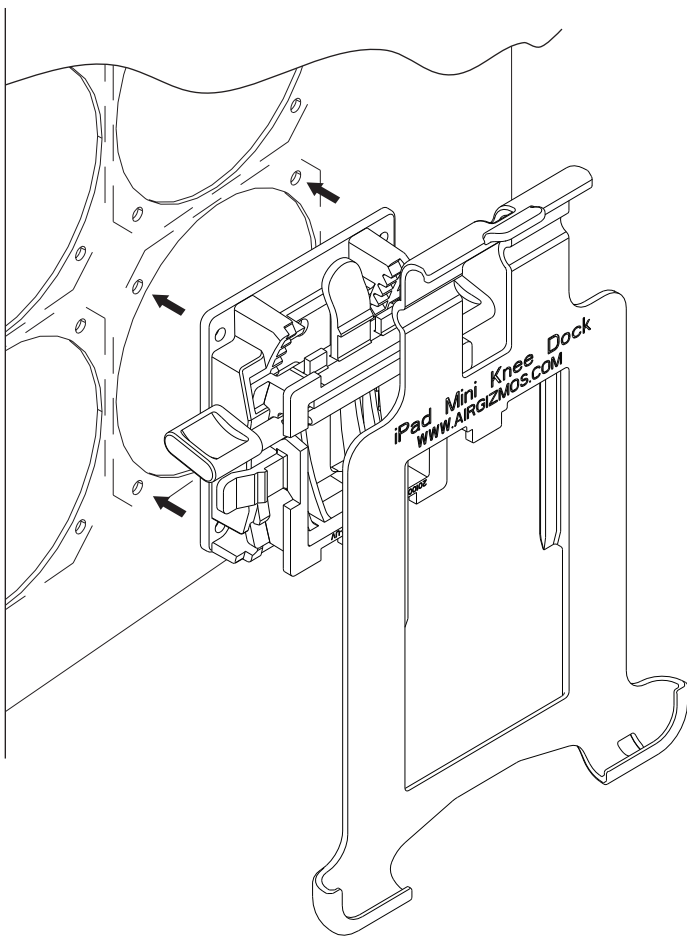

iPad mini Panel Mount

Spec Sheet

Width: 5.53 in
Height: 8.18 in
Depth: 1.76 in

Weight: 3.5 ounces
(less mounting hardware)

Fits in a standard Instrument Panel

Patents pending

NOT TO SCALE