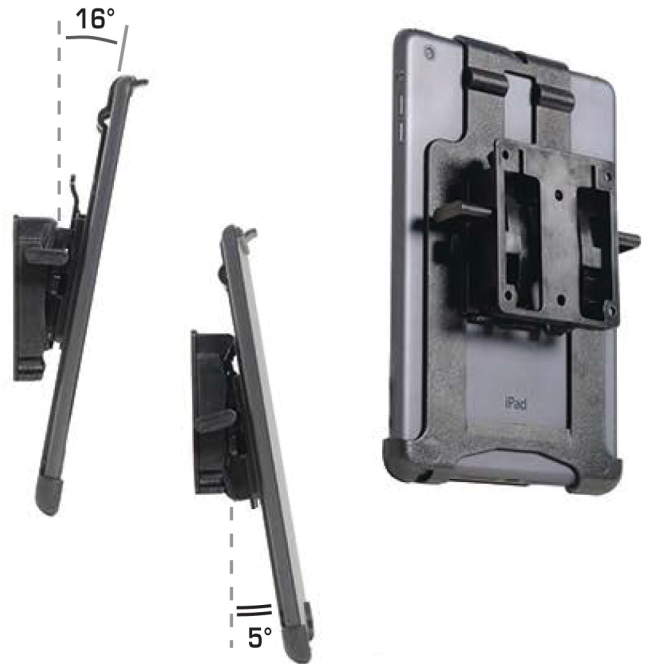

iPad mini Panel Mount

Spec Sheet

Width: 5.53 in
Height: 8.18 in
Depth: 1.76 in

Weight: 3.5 ounces
(less mounting hardware)

Fits in a standard Instrument Panel

Patents pending

NOT TO SCALE