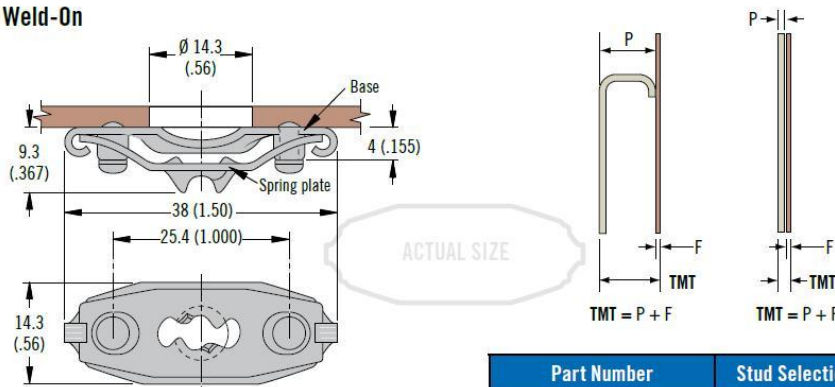

85 DZUS[®] Receptacles

Clip-On

By Hand

With Screwdriver

Material	Part Number	Stud Selection Column
Stainless steel	85-47-101-20	C

Rivet-On With Base

Material	Part Number	Stud Selection Column
Steel	85-35-295-15	C
Stainless steel	85-35-295-20	

Weld-On

Part Number	Stud Selection Column
85-35-296-15	C