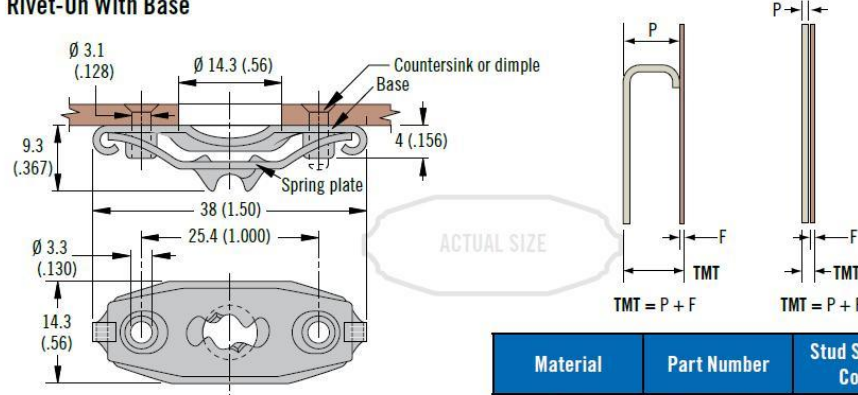

85 DZUS[®] Receptacles

Clip-On

By Hand

With Screwdriver

Material	Part Number	Stud Selection Column
Stainless steel	85-47-101-20	C

Rivet-On With Base

Material	Part Number	Stud Selection Column
Steel	85-35-295-15	C
Stainless steel	85-35-295-20	

Weld-On

Part Number	Stud Selection Column
85-35-296-15	C