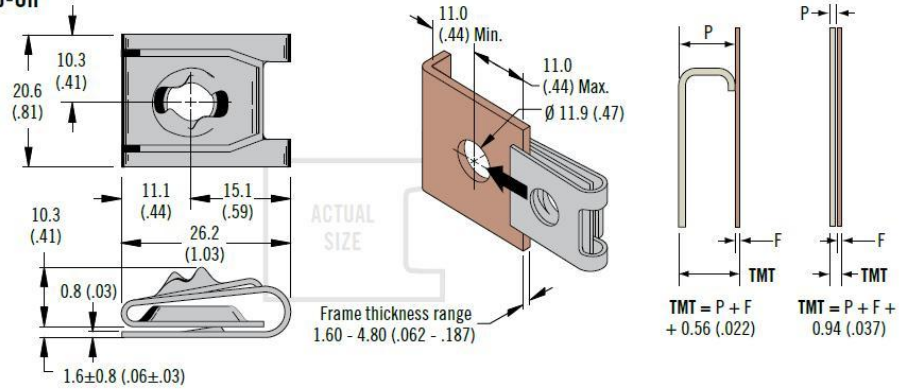

85 DZUS[®] Receptacles

Clip-On

By Hand

With Screwdriver

Material	Part Number	Stud Selection Column
Stainless steel	85-47-101-20	C

Rivet-On With Base

Material	Part Number	Stud Selection Column
Steel	85-35-295-15	C
Stainless steel	85-35-295-20	

Weld-On

Part Number	Stud Selection Column
85-35-296-15	C