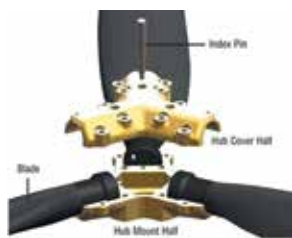

HUBS

Includes bolts and pitch change system

Model	Part No.	Price
Rotax, Jabiru	05-11028	---
2EK, 2EM6	05-11030	---
2G0M7, 2G0M8	05-11031	---
Jabiru	05-27138	---
2EM6	05-27139	---

PREMIUM SPINNERS

Specify Engine

Diameter	Part No.	Price
9.5"	05-10631	---
13" (RV)	05-10632	---

SENENICH PROPELLER FOR CESSNA 172'S

This propeller is STC's for Cessna 172's I thru P using Lycoming O-320 series engines. It is available in pitches of 56 to 60 and no spinner change is required. Features a full 2 inch diameter reduction. Model 74DM7S14-0-56-60 (Specify pitch) .....P/N 05-22301

PROPELLER BUSHINGS

SENENICH A-437 For installations with Continental taper shaft. 5/8" O.D. x 3/8" I.D. x 1/2" Long. Set of 6 .....P/N 05-01127

MCCAULEY A-1170 5/8" O.D. x 3/8" I.D. x 11/16" Long. Set of 6 .....P/N 05-01128

SENENICH COMPOSITE AIRCRAFT PROPELLERS

Senenich composite propellers are available for a wide range of experimental aircraft engines such as the Rotax 912, 912S, 914, Jabiru 2200 and 3300, Continental O-200, and Lycoming O-235, O-320, and O-360.

Replacement blades, hubs, bolt kits, extensions, and spinners are also available.

See www.aircraftspruce.com for complete list of Senenich products, part numbers and prices.