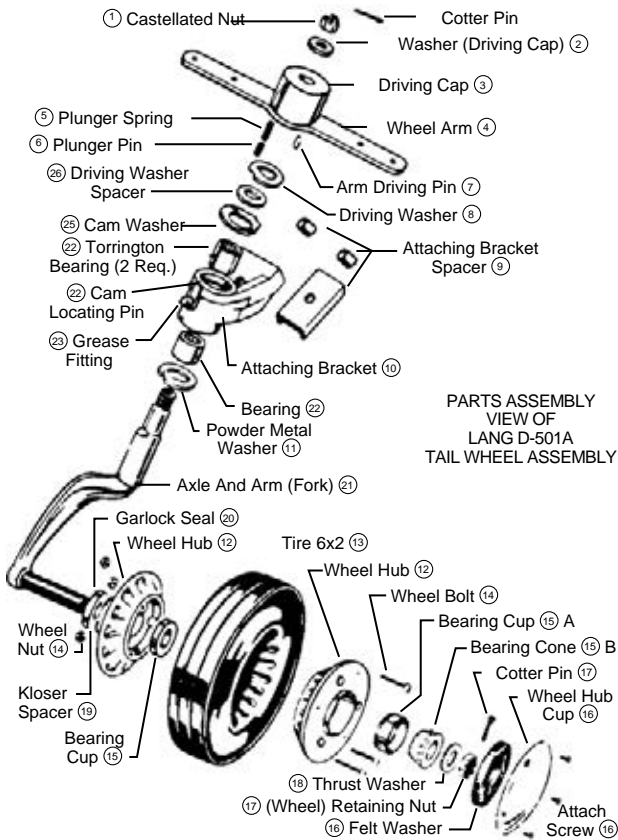

# TAILWHEELS

## LANG TAILWHEEL PARTS

Ref #	Lang No.	Qty	Part No.	Price
1&2	A-501,A521	1	06-13601	---
3,5,6,7	06-13637, 06-13656, A-513	1	06-01570	---
4	A-504	1	06-13604	---
8	A-509	1	06-13608	---
9	A-512, A560-1, A560-2	1	06-13609	---
11	A-516	1	06-13611	---
12	A-544, A545	2	06-13800	---
13	A-590	1	06-15800	---
14	A-548, A549	3	06-13614	---
15A	A-518	2	13287	---
15B	A-519	2	13286	---
16	A-522, A-523 & A-524	1	06-13600	---
17	A-521	1	06-13617	---
18	A-531	1	06-13618	---
19	A-546	1	06-13619	---
20	A-547	1	06-13620	---
21	C-503	1	06-13621	---
22	A-554	2	06-13622	---
23	A-525	1	06-13623	---
25	A-511	1	06-13625	---
26	A-510	1	06-13626	---
--	(1) C501, (1) A508, (1) A525, (2) A554	1	06-03155	---

Hub Assembly (2 #12 Hub Halves, 3 #14 bolts & Nuts)  
P/N 06-13800  
Hub Assembly with Bearing Cups.....P/N 06-13900  
Wheel Assembly (Hub Assembly & 2 Bearing Cups & Cones)  
P/N 06-14000  
Wheel & Tire Ass'y (Wheel Ass'y & 6 x 2 Tire)  
P/N 06-14100