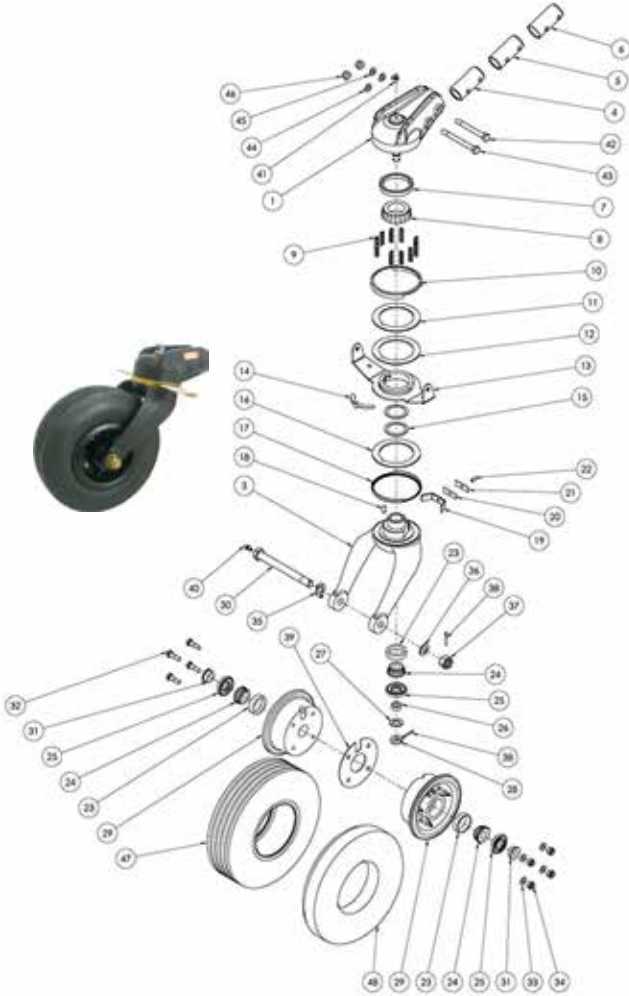

TAILWHEELS

ALASKAN BUSHWHEEL INC. 3200/3400 TAILWHEEL ASSEMBLY

The Alaskan Bushwheel Tailwheel Assembly is an FAA-PMA (PMA # PQ1557NM, Supplement 9) replacement part for the Scott 3200 assembly and parts contained therein, includes Heavy Duty Steering Arm. One Year Warranty.

ABI-3200 Standard Tailwheel Assembly(3214 Standard Arm)	P/N 06-00836
ABI-3200-3 direct replacement for the Scott 3200-3.....	P/N 06-01313
ABI-3224A Standard Tailwheel Assembly(3214T Heavy Duty Arm)	P/N 06-00722
ABI-3200B Tailwheel Tundra Assembly.....	P/N 06-00723
ABI-3400 8" Bent Steering Arm Tailwheel	P/N 06-02914
ABI-350 10" Bent Steering Arm Tailwheel	P/N 06-02915
1154.R Baby Bushwheel.....	P/N 05-15215
ABI-2600A 4" wheel halves with 2.80x2:50x4 tire & tube mounted and ready to go.	P/N 06-01190