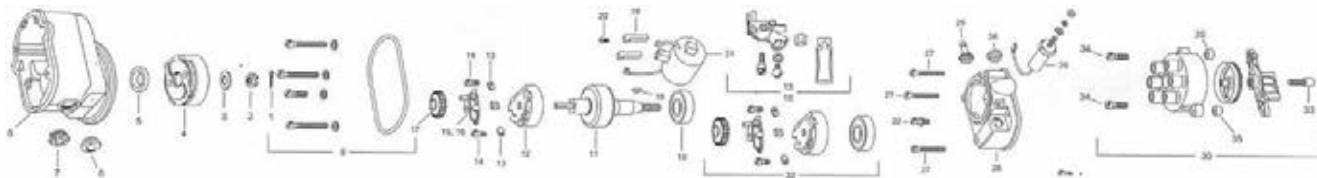

SLICK MAGNETO PARTS

6300 SERVICE PARTS LIST

No.	Description	6310	6314	6320	6324	6331	6340	6350	6351	6355	6360	Qty.	Price ea
1	Cotter pin	M2556	M2556	M2556	M2556	M2556	M2556	M2556	M2556	M2556	M2556	1	---
2	Nut, Impulse Coupling	M3019	M3019	M3019	M3019	M3019	M3019	M3019	M3019	M3019	M3019	1	---
3	Washer	M3172	M3172	M3172	M3172	-	-	-	-	-	-	1	---
4	Impulse Coupling Ass.	M3050	M3089	M3050	M3089	M3800	-	-	M3333	M3635	-	1	---
5	Oil Seal	M3062	M3062	M3062	M3062	M3331	M3331	M3331	M3331	M3331	M3331	1	---
6	Pressure Vent Plug	-	-	M3179	M3179	M3179	M3179	-	-	-	M3179	1	---
7	Air Vent	M1077	M1077	-	-	-	-	M1077	M1077	M1077	-	1	---
8	Frame	M3837	M3847	M3837	M3847	M3888	M3900	M3900	M3859	M3859	M3900	1	---
9	Gasket Pressure Kit	-	-	K3307	K3307	K3307	K3307	-	-	-	K3307	1	---
10	Ball Bearing	M3006	M3006	M3006	M3006	M3006	M3006	M3006	M3006	M3006	M3006	1	---
11	Rotor	M3047	M3093	M3047	M3093	M3792	M3801	M3117	M3327	M3416	M3117	1	---
13	Bearing Cap Clamp	M3018	M3018	M3018	M3018	M3018	M3018	M3018	M3018	M3018	M3018	2	---
14	Screw	M3221	M3221	M3221	M3221	M3221	M3221	M3221	M3221	M3221	M3221	2	---
15	Contact Pt. Kit-Primary	M3081	M3081	M3081	M3081	M3081	M3081	M3081	M3081	M3081	M3081	1	---
16	Contact Pt. Kit-Secondary	-	-	-	-	-	-	-	-	-	-	1	---
17	Rotor Gear	M3828	M3828	M3828	M3828	M3828	M3828	M3828	M3828	M3828	M3828	1	---
18	Woodruff Key	M2536	M2536	M2536	M2536	M2536	M2536	M2536	M2536	M2536	M2536	1	---
19	Coil Wedge	M3040	M3040	M3040	M3040	M3040	M3040	M3040	M3040	M3040	M3040	2	---
20	Screw	M3020	M3020	M3020	M3020	M3020	M3020	M3020	M3020	M3020	M3020	1	---
21	Coil	M3975	M3975	M3975	M3975	M3975	M3975	M3975	M3975	M3975	M3975	1	---
22	Screw	M2555	M2555	-	-	-	-	M2555	M2555	M2555	-	1	---
24	Screw	-	-	-	-	-	-	-	-	-	-	3	---
25	Pressure Tube Fitting	-	-	M3180	M3180	M1280	M1280	-	-	-	M1280	1	---
26	Air Vent with Hood	M3084	M3084	-	-	-	-	M3084	M3084	M3084	-	1	---
27	Screw	M3015	M3015	-	-	-	-	M3015	M3015	M3015	-	3	---
28	Housing, Distributor	M3902	M3902	M3902	M3902	M3902	M3902	M3902	M3902	M3902	M3902	1	---
29	Capacitor	K3984	K3984	K3984	K3984	K3984	K3984	K3984	K3984	K3984	K3984	1	---
31	Washer	M2532	M2532	-	-	-	-	M2532	M2532	M2532	-	1	---
32	Bearing Kit	K3320	K3320	K3320	K3320	K3319	K3319	K3319	K3319	K3319	K3319	1	---
33	Carbon Brush	M3215	M3215	M3215	M3215	M3215	M3215	M3215	M3215	M3215	M3215	1	---
34	Screw	M3021	M3021	M3021	M3021	M3021	M3021	M3021	M3021	M3021	M3021	2	---
35--	Spacer	M3826	M3826	M3826	M3826	M3826	M3826	M3826	M3826	M3826	M3826	2	---