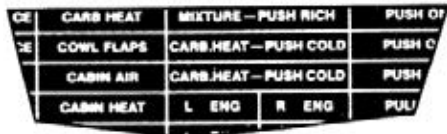

MFG BY AIRCRAFT SPRUCE

SELF-ADHESIVE VINYL TYPE - White lettering on black background. Just cut, peel and press in place. Includes 349 of the most commonly used cockpit identifications and symbols (avionics, electrical, engine and aircraft controls) plus 248 numbers & letters. The most complete selection available. ....P/N 09-35000 Set