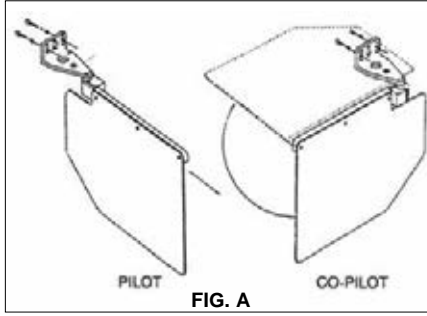

## ROSEN SUN VISOR SYSTEM

**Attention: Products noted in "Application Guide" with an ( \* ) are sold in pairs.**

Don't fly blind! Give yourself and your passengers that extra margin of safety. These are transparent sun visors which rotate and extend to offer complete cockpit protection from the sun. The oversize, tinted lens filters out 95% of the ultraviolet rays, reduces glare by 94% and heat by 86%. Distortion free. Fully STC'd and PMA'd. The system, which includes pilot and co-pilot visors, installs in minutes (exceptions: Cessna non-pressurized 210 requires 1-1/2 hours, Cessna 152 requires rivnut installation by an A&P).